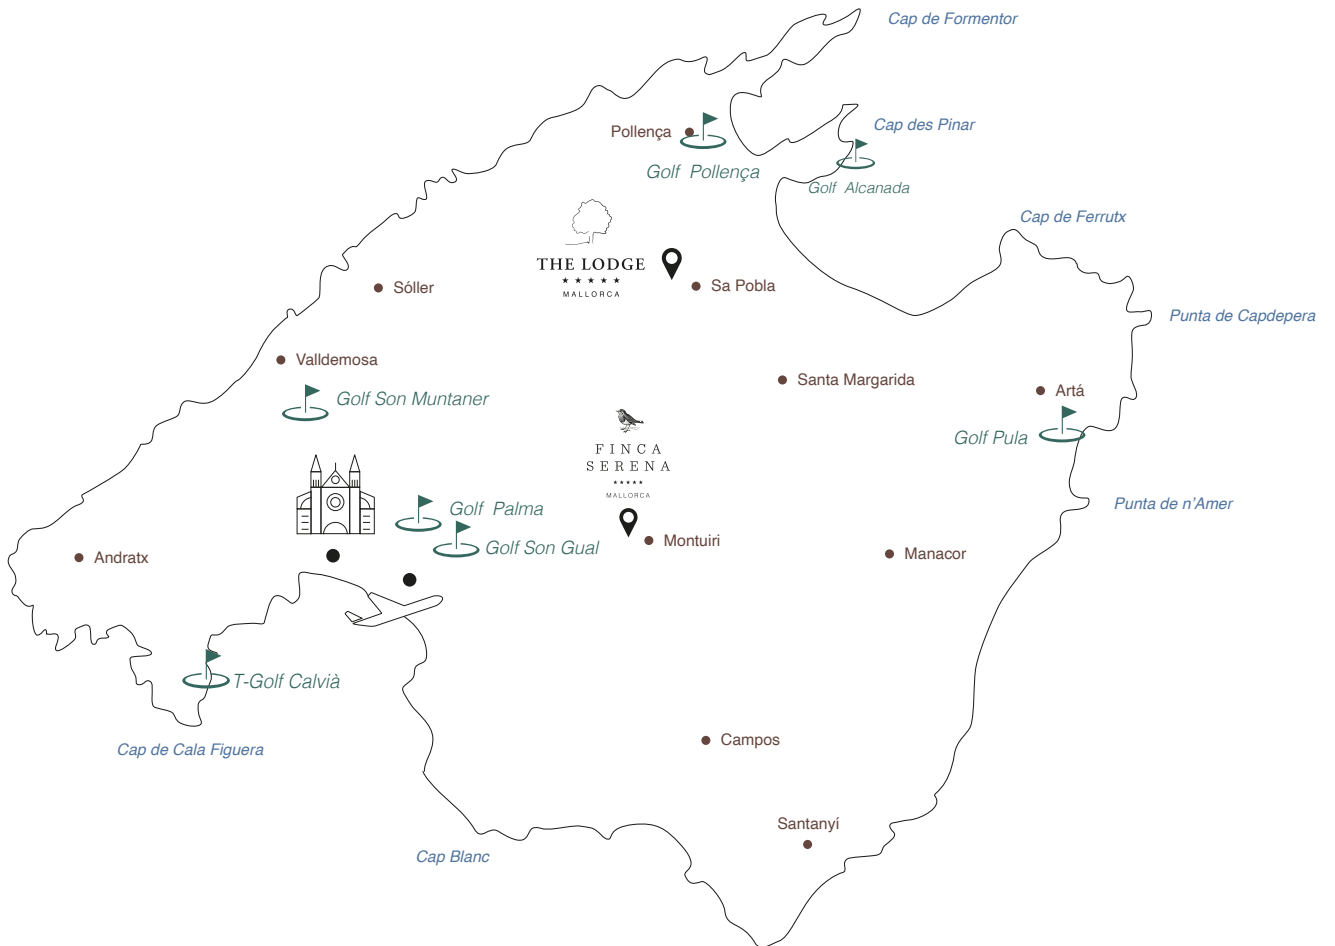

GOLF

MALLORCA

FINCA
SERENA

MALLORCA

THE LODGE

MALLORCA

COURSE LOCATIONS

CLUB DE GOLF ALCANADA

HOLES	DIFFICULTY	PRICE	DISTANCE
18 Holes	Challenging	€€€	48 Km Finca Serena Mallorca 17 Km The Lodge Mallorca

- ▶ The only golf course in Mallorca located next to the sea. Spectacular views along the whole course, especially of the Alcúdia lighthouse. The golf course is harmoniously integrated into the natural environment.
- ▶ The Mediterranean golf experience
- ▶ Course designed by Robert Trent Jones Jr.
- ▶ Major competitions have been held on this course: Final of the Challenge Tour 2022 and the Copa del Rey amateur tournament.
- ▶ Member of World of Leading Golf
- ▶ Ranked 4th in the Spain Leading Golf Courses guide.
- ▶ Ranked 16th in the Top 100 Golf Courses of Spain Guide.
- ▶ Among the top 5 best golf courses in the Balearic Islands.