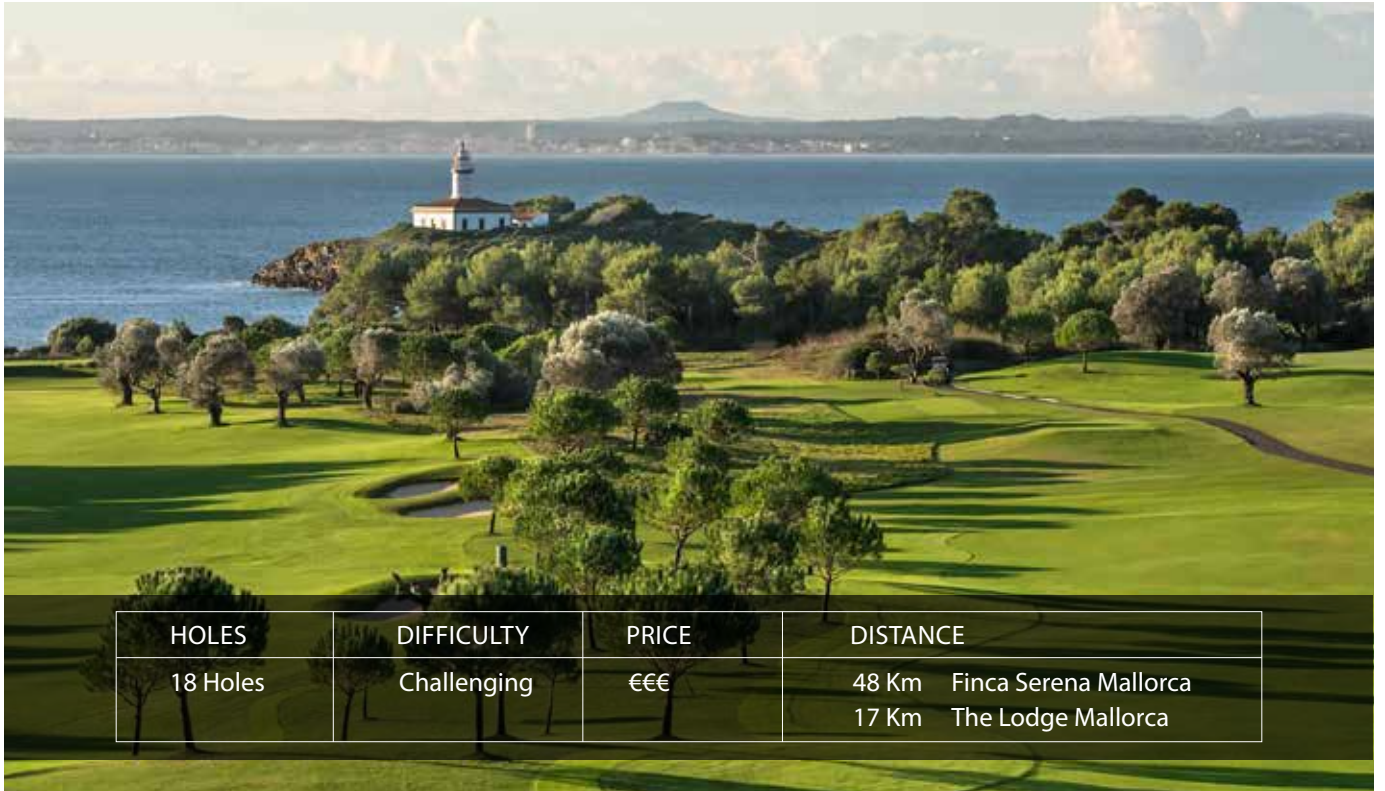

GOLF

MALLORCA

FINCA
SERENA

MALLORCA

THE LODGE

MALLORCA

COURSE LOCATIONS

CLUB DE GOLF ALCANADA

HOLES	DIFFICULTY	PRICE	DISTANCE
18 Holes	Challenging	€€€	48 Km Finca Serena Mallorca 17 Km The Lodge Mallorca

- ▶ The only golf course in Mallorca located next to the sea. Spectacular views along the whole course, especially of the Alcúdia lighthouse. The golf course is harmoniously integrated into the natural environment.
- ▶ The Mediterranean golf experience
- ▶ Course designed by Robert Trent Jones Jr.
- ▶ Major competitions have been held on this course: Final of the Challenge Tour 2022 and the Copa del Rey amateur tournament.
- ▶ Member of World of Leading Golf
- ▶ Ranked 4th in the Spain Leading Golf Courses guide.
- ▶ Ranked 16th in the Top 100 Golf Courses of Spain Guide.
- ▶ Among the top 5 best golf courses in the Balearic Islands.